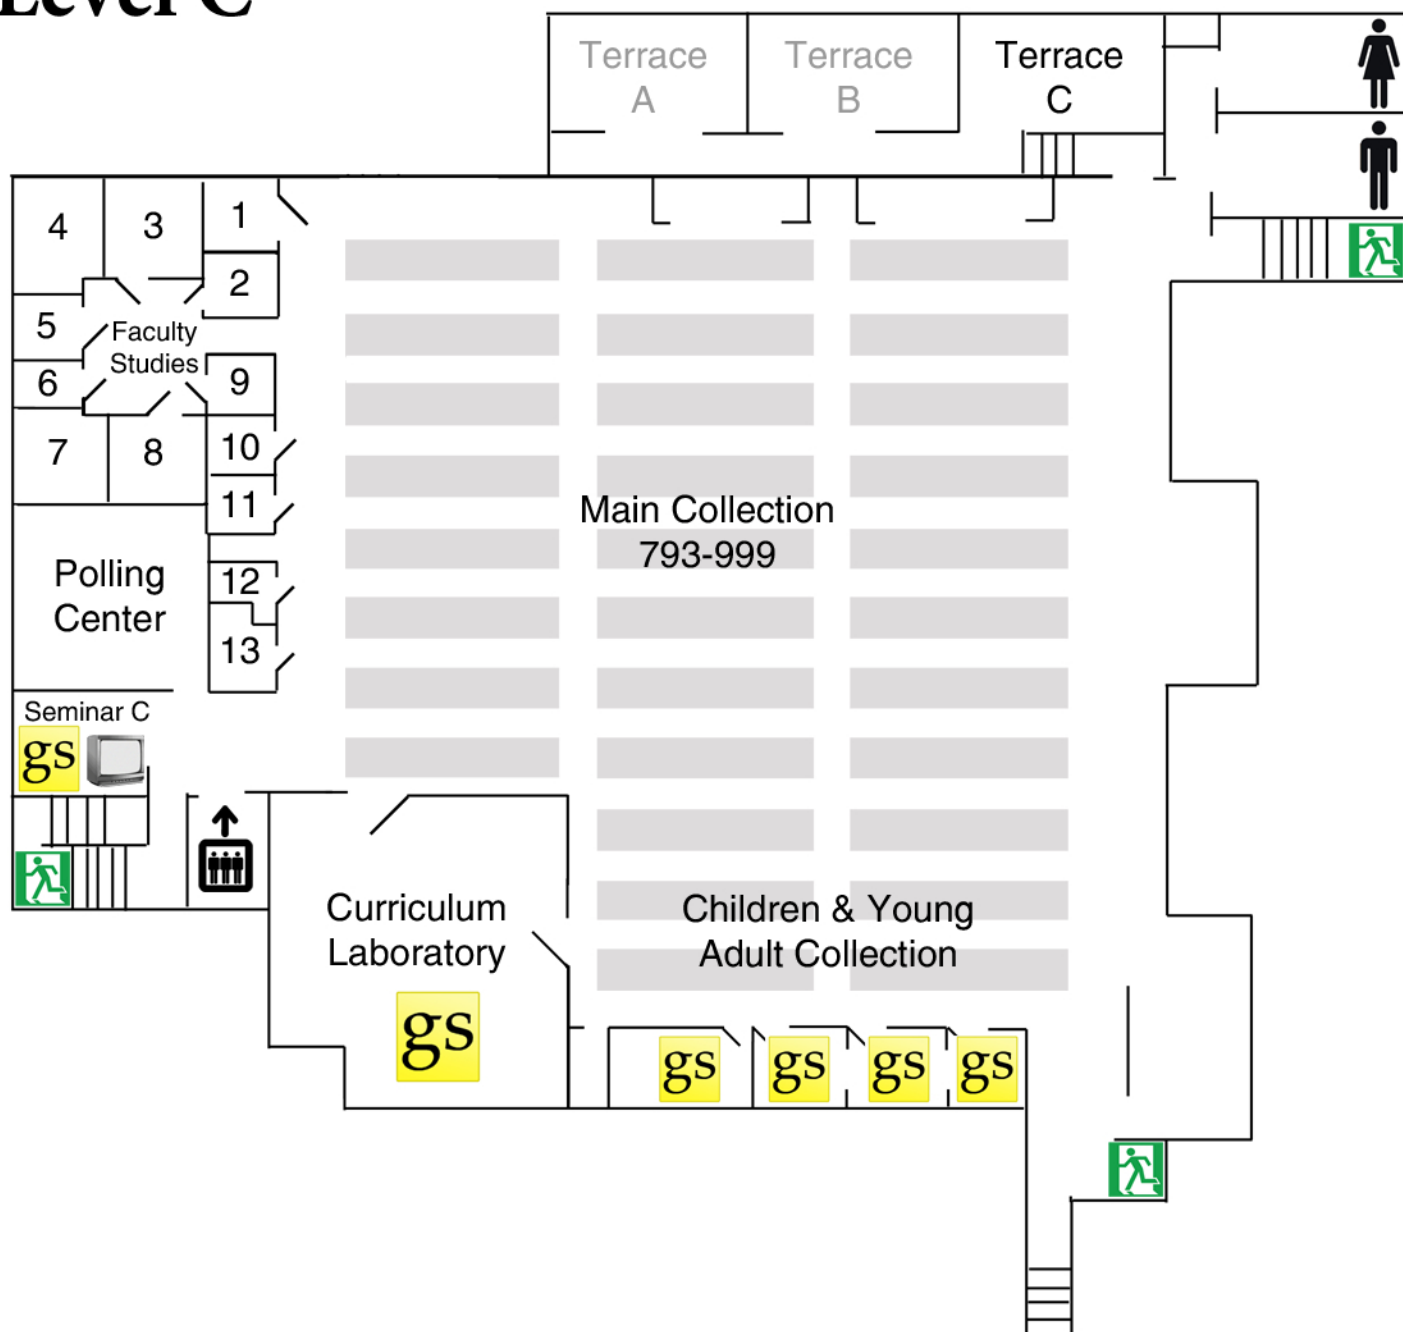

Level C

 = Women's Restroom
 = Men's Restroom

 = Elevator
 = Emergency Exit

 = Group Study Area
 = AV Viewing Area