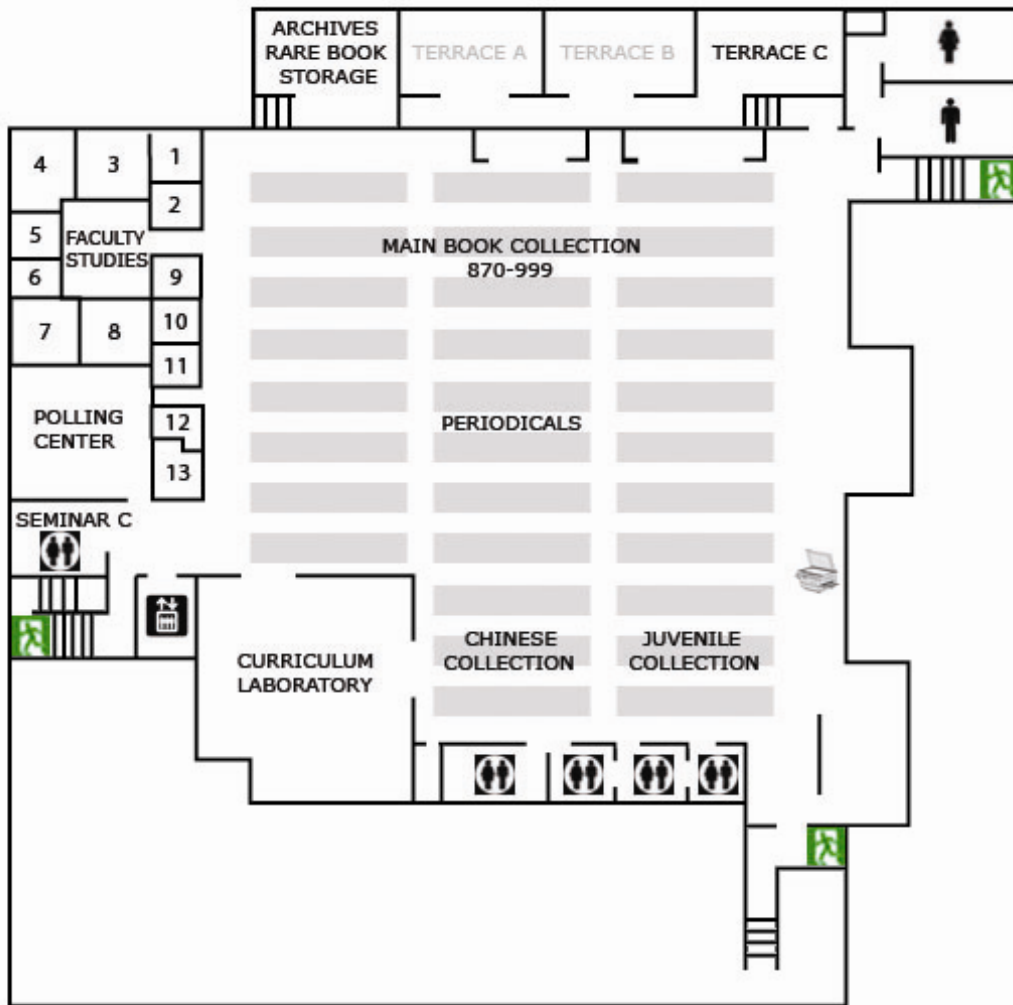

## Level C

QUIET STUDY FLOOR

-  = MEN'S RESTROOM
-  = GROUP STUDY AREA
-  = WOMEN'S RESTROOM
-  = EMERGENCY EXIT
-  = ELEVATOR
-  = PHOTOCOPIER