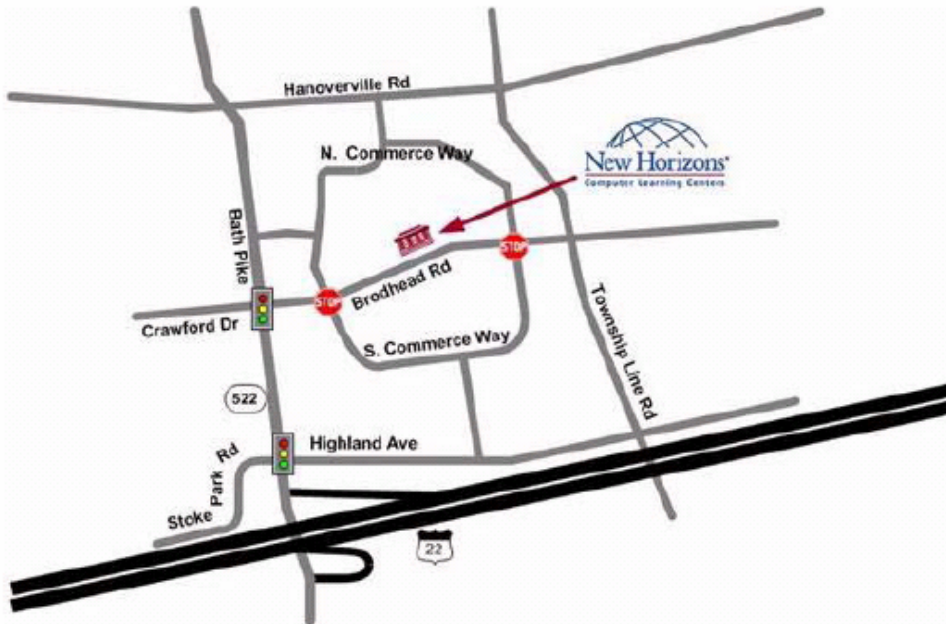

Directions to New Horizons of Allentown

Directions to 272 Brodhead Road,
Lehigh Valley Industrial Park IV, Bethlehem, PA 18017:

US 22 to Exit 512 (Center Street North)
Bear to the right off the ramp
US 22 (East) straight - through 3 lights
US 22 (West) straight - through 2 lights
Make right at next light - Brodhead Road
Straight - through first Stop sign
5th Building on Left