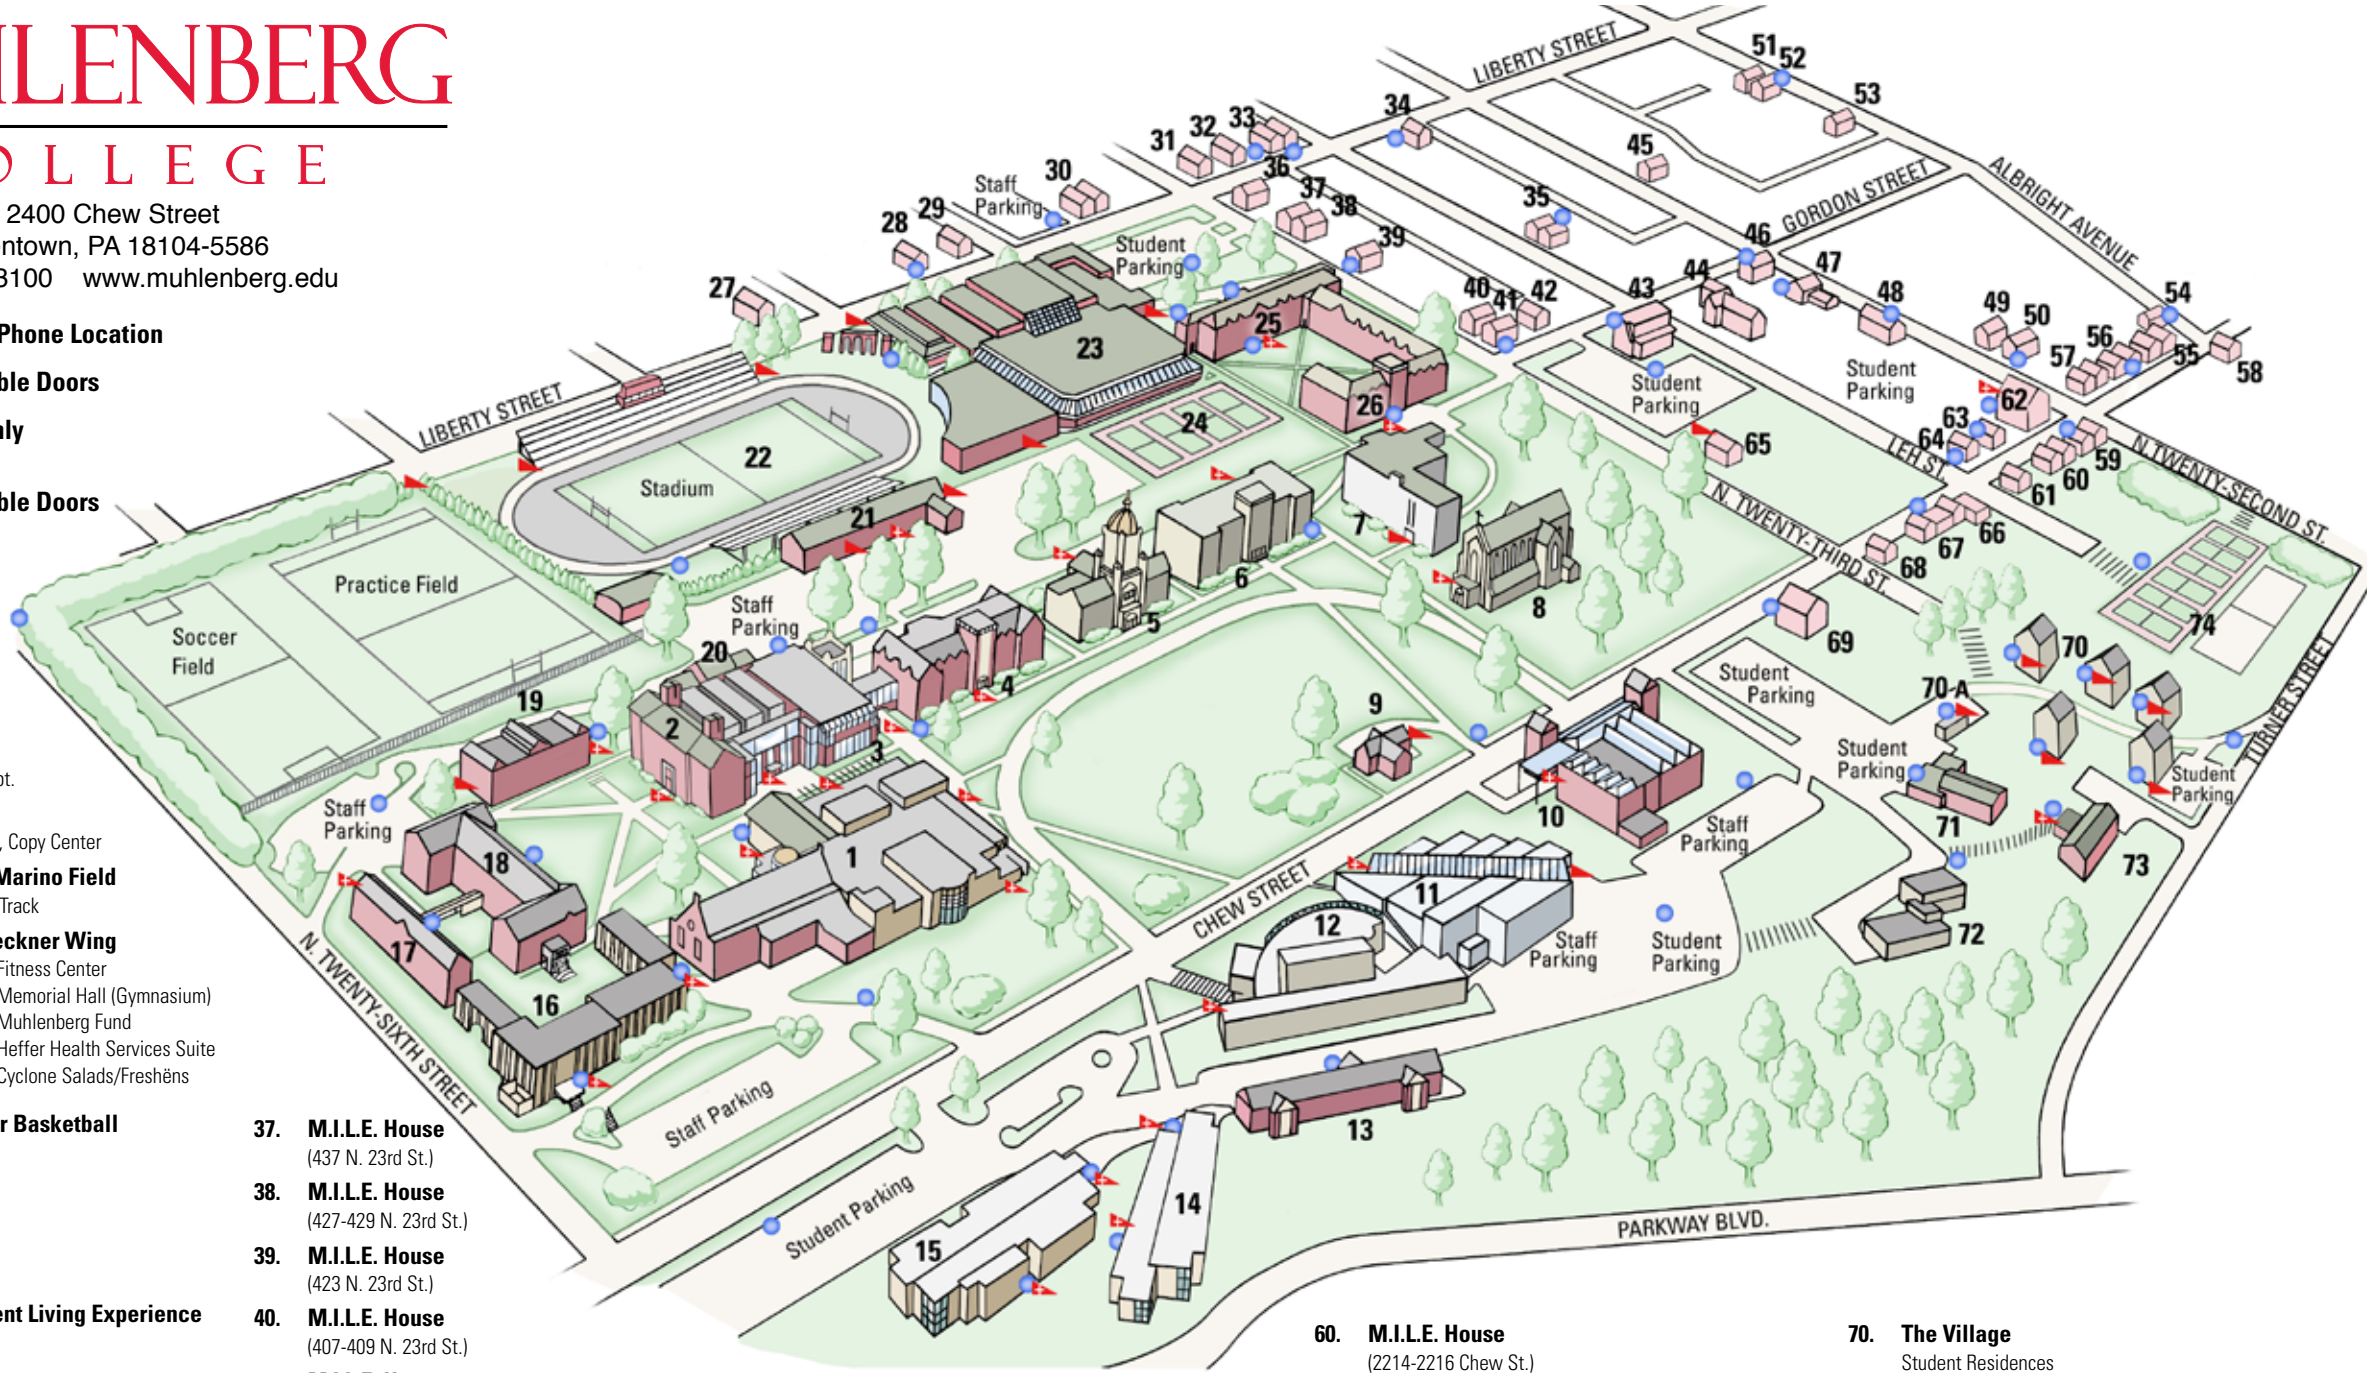

- **19. Kathryn P. Taylor Hall**
  Student Residence
  Lower Level Classrooms
- *** 20. Walson Hall**
  WMUH, MCTV,
  Media & Communication Dept.
- **21. Services Buildings**
  Mail Room, Plant Operations, Copy Center
- **22. Scotty Wood Stadium/Marino Field**
  Synthetic Field, All-Weather Track
- **23. Life Sports Center/Brueckner Wing**
  Athletics
  Counseling
  Development
  Field House
  Student Organizations
- **24. Alumni Court & Outdoor Basketball**
- **25. Martin Luther Hall**
  Student Residence
  The Underground
- **26. East Hall**
  Student Residence
- **27. Muhlenberg Independent Living Experience (M.I.L.E. House)**
  (2411 Liberty St.)
- **28. Catholic Chaplaincy (Newman Center)**
  (2339-2343 Liberty St.)
- **29. M.I.L.E. House**
  (2333 Liberty St.)
- **30. M.I.L.E. House**
  (2315-2317 Liberty St.)
- **31. M.I.L.E. House**
  (2251 Liberty St.)
- **32. M.I.L.E. House**
  (2245 Liberty St.)
- **33. M.I.L.E. House**
  (2241-2243 Liberty St.)
- **34. M.I.L.E. House**
  (2216-2218 Liberty St.)
- **35. M.I.L.E. House**
  (415-419 Leh St.)
- **36. M.I.L.E. House**
  (439 N. 23rd St.)
- **37. M.I.L.E. House**
  (437 N. 23rd St.)
- **38. M.I.L.E. House**
  (427-429 N. 23rd St.)
- **39. M.I.L.E. House**
  (423 N. 23rd St.)
- **40. M.I.L.E. House**
  (407-409 N. 23rd St.)
- **41. M.I.L.E. House**
  (2245 Gordon St.)
- **42. M.I.L.E. House**
  (2235 Gordon St.)
- **43. Eve Elizabeth House**
  (2228 Gordon St.)
- *** 44. President's House**
  (339 N. Leh St.)
- **45. M.I.L.E. House**
  (409-411 N. 22nd St.)
- **46. Delta Tau Delta**
  (2202 Gordon St.)
- **47. Phi Mu**
  (330 N. 22nd St.)
- **48. Delta Zeta**
  (320 N. 22nd St.)
- **49. M.I.L.E. House**
  (323 N. 22nd St.)
- **50. M.I.L.E. House**
  (319-321 N. 22nd St.)
- **51. M.I.L.E. House**
  (432 Albright Ave.)
- **52. M.I.L.E. House**
  (428 Albright Ave.)
- **53. M.I.L.E. House**
  (414 Albright Ave.)
- **54. M.I.L.E. House**
  (318 Albright Ave.)
- **55. M.I.L.E. House**
  (2135-2137 Chew St.)
- **56. M.I.L.E. House**
  (2141-2143 Chew St.)
- **57. M.I.L.E. House**
  (2145-2147 Chew St.)
- **58. M.I.L.E. House**
  (2142 Chew St.)
- **59. M.I.L.E. House**
  (2206-2208 Chew St.)
- **60. M.I.L.E. House**
  (2214-2216 Chew St.)
- **61. Public Relations**
  (2222 Chew St.)
- **62. Residence Hall**
  (2201 Chew St.)
- **63. Alpha Chi Omega (Millerheim House)**
  (2221 Chew St.)
- **64. Phi Sigma Sigma (Henrietta House)**
  (2223 Chew St.)
- *** 65. Hoffman House**
  (325 N. 23rd St.)
- **66. Anthropology/Sociology House**
  (2230 Chew St.)
- **67. Hillel House**
  (2238 Chew St.)
- *** 68. Multicultural Center/Study Abroad**
  (2252 Chew St.)
- **69. Hillcrest House**
  (2302 Chew St.)
- **70. The Village**
  Student Residences
  (2251-2267 Turner St.)
- **70A. The Village Laundry & Common Room**
  (2304 Chew St.)
- **71. Phi Kappa Tau**
- **72. Sigma Phi Epsilon**
- **73. Rehearsal House**
  (2309 Turner St.)
- **74. Tennis & Beach Volleyball Courts**

1. **Non-campus sites:**
2. Cedar Creek Field (baseball & softball)
   - 2442 Tilghman St. ●
   - 2625 Liberty St.
   - Everson House, 2601 Chew St.
   - Provost's House, 2626 Chew St.
   - Chaplain's House, 316 N. 26th St.
   - Dean's House, 2604 Chew St.