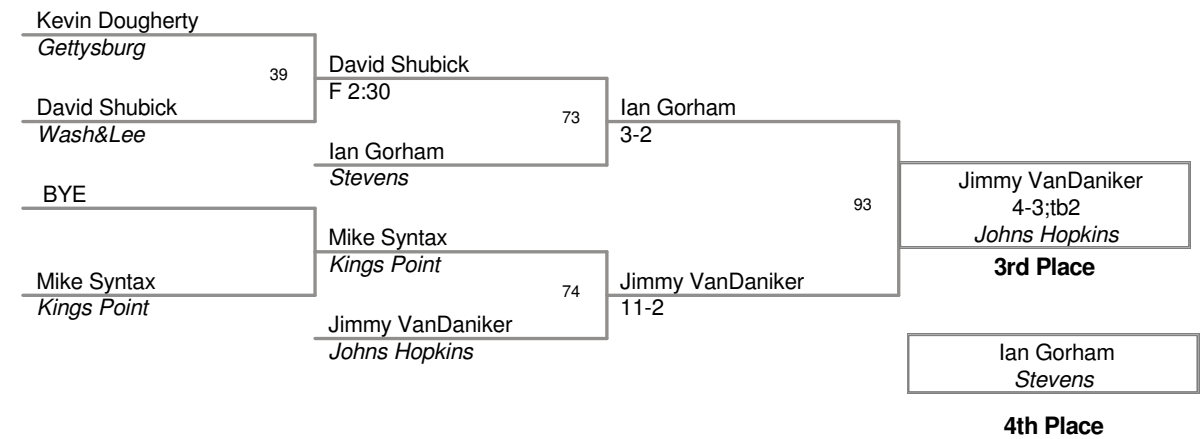

Plc	Points	Team
1	89.0	Ursinus
2	81.5	McDaniel
3	57.5	Stevens
4	48.5	Muhlenberg
5	43.5	Johns Hopkins
6	37.5	Kings Point
7	28.5	Gettysburg
8	20.0	Wash&Lee

125 Lbs

2005_Centennial Conf

133 Lbs

2005_Centennial Conf

141 Lbs

2005_Centennial Conf

149 Lbs

2005_Centennial Conf

157 Lbs

2005_Centennial Conf

165 Lbs

2005_Centennial Conf