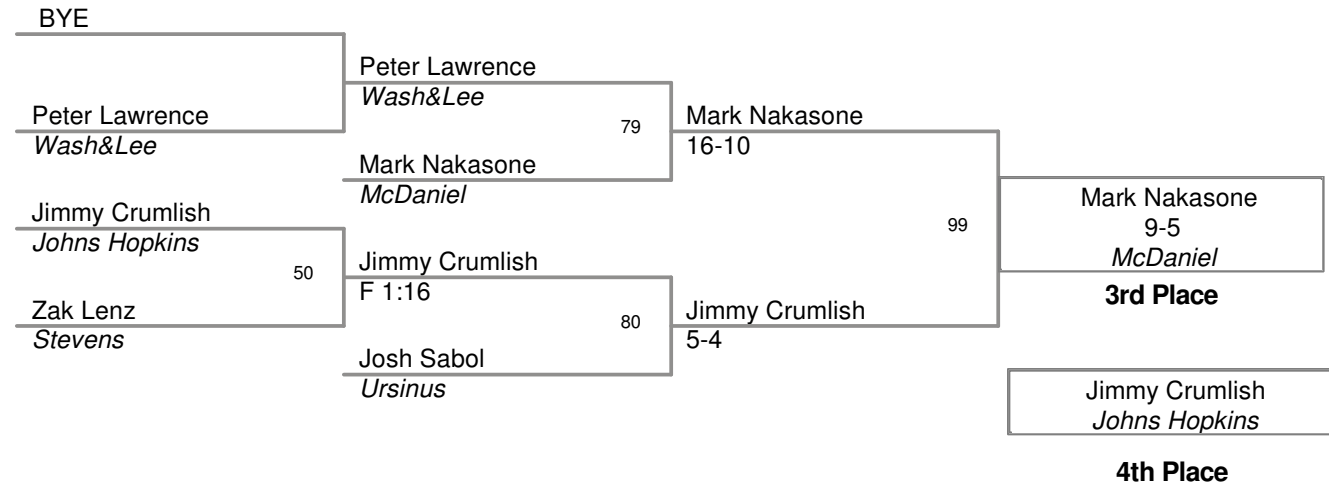

2005_Centennial Conf

149 Lbs