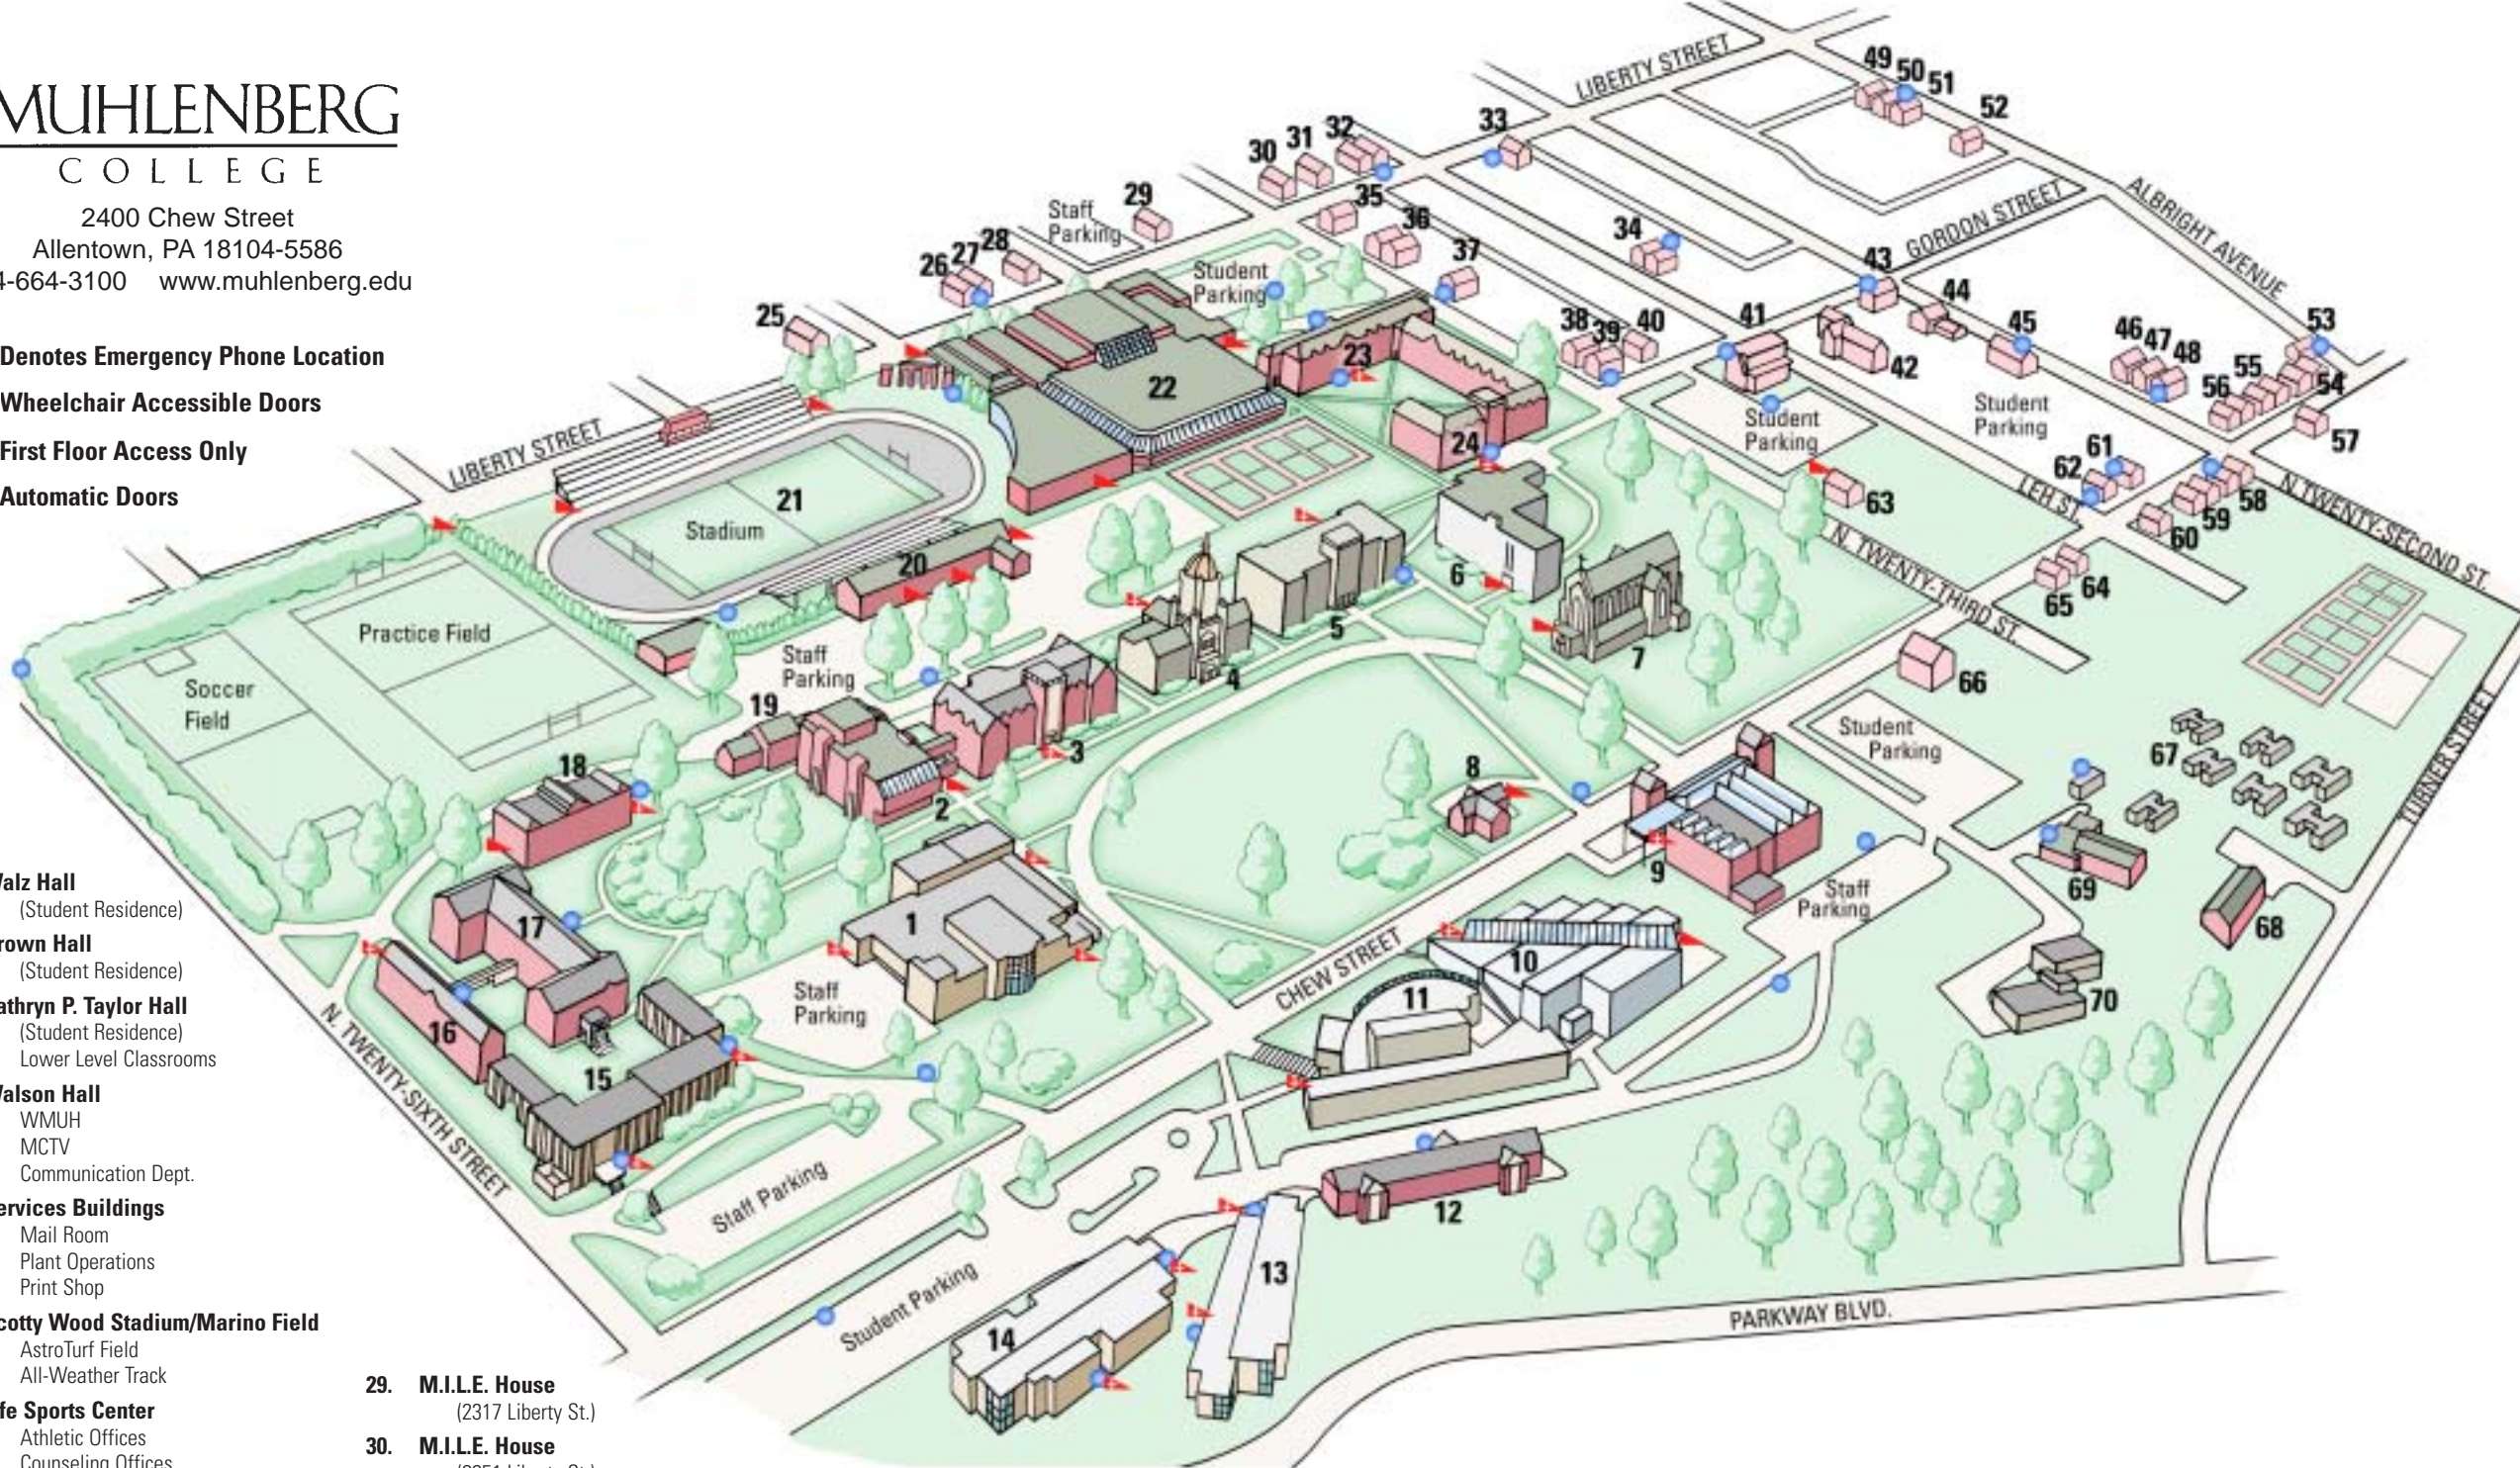

MUHLENBERG COLLEGE

2400 Chew Street
Allentown, PA 18104-5586
484-664-3100 www.muhs.edu

- Denotes Emergency Phone Location
- Wheelchair Accessible Doors
- First Floor Access Only
- Automatic Doors

1. **1. Union**
   Academic Support
   Bookstore
   Career Development
   Community Services
   Dining Services
   Director's Office
   Garden Room
   General's Quarters
   Red Door Cafe
   Student Activities
   Student Council
2. **2. Shankweiler**
   Biology
   Neuroscience
3. **3. Trumbower**
   Chemistry
   Mathematics
   Physics
4. **4. Haas College Center**
   Admissions
   Alumni Relations
   Business/Finance/Treasurer's Office
   Deans' Offices
   Development Offices
   Financial Aid
   Human Resources Office
   Multicultural Life Office
   President's Office
   Registrar
5. **5. Ettinger**
   Business and Economics
   Foreign Languages, Literatures and Cultures
   History
   Information/Technology
   Media Services
   Political Science
   Sociology
6. **6. Moyer Hall**
   Education
   Institute for Jewish-Christian Understanding
   Philosophy
   Psychology
   Religion
7. **7. Egner Chapel**
8. **8. Gabriel House**
   Wescoe School of Professional Studies
9. **9. Trexler Library**
10. **10. Baker Center for the Arts**
    Art
    Martin Art Gallery
    English
    Music
    Empie Theatre
11. **11. Trexler Pavilion for Theatre and Dance**
    Dorothy Hess Baker Theatre
    Dance
    Theatre
12. **12. Benfer Hall**
    (Student Residence)
13. **13. South Hall**
    (Student Residence)
14. **14. Robertson Hall**
    (Student Residence)
15. **15. Prosser Hall**
    (Student Residence)
    Residential Services Office
    Campus Safety and Security

1. **16. Walz Hall**
   (Student Residence)
2. **17. Brown Hall**
   (Student Residence)
3. **18. Kathryn P. Taylor Hall**
   (Student Residence)
   Lower Level Classrooms
4. **19. Walson Hall**
   WMUH
   MCTV
   Communication Dept.
5. **20. Services Buildings**
   Mail Room
   Plant Operations
   Print Shop
6. **21. Scotty Wood Stadium/Marino Field**
   AstroTurf Field
   All-Weather Track
7. **22. Life Sports Center**
   Athletic Offices
   Counseling Offices
   Field House
   Memorial Hall (Gymnasium)
   Student Health Center
8. **23. Martin Luther Hall**
   (Student Residence)
   The Underground
9. **24. East Hall**
   (Student Residence)
10. **25. M.I.L.E. House**
    (2411 Liberty St.)
11. **26. M.I.L.E. House**
    (2343 Liberty St.)
12. **27. Catholic Chaplaincy Newman Center**
    (2339 Liberty St.)
13. **28. M.I.L.E. House**
    (2333 Liberty St.)

1. **29. M.I.L.E. House**
   (2317 Liberty St.)
2. **30. M.I.L.E. House**
   (2251 Liberty St.)
3. **31. M.I.L.E. House**
   (2245 Liberty St.)
4. **32. M.I.L.E. House**
   (2243-2241 Liberty St.)
5. **33. M.I.L.E. House**
   (2216 Liberty St.)
6. **34. M.I.L.E. House**
   (413-421 Leh St.)
7. **35. M.I.L.E. House**
   (439 N. 23rd St.)
8. **36. M.I.L.E. House**
   (427-429 N. 23rd St.)
9. **37. M.I.L.E. House**
   (423 N. 23rd St.)
10. **38. M.I.L.E. House**
    (407-409 N. 23rd St.)

1. **39. M.I.L.E. House**
   (2245 Gordon St.)
2. **40. M.I.L.E. House**
   (2235 Gordon St.)
3. **41. Alpha Epsilon Pi**
   (2228 Gordon St.)
4. **42. President's House**
   (339 N. Leh St.)
5. **43. Student Residence**
   (2202 Gordon St.)
6. **44. Phi Mu**
   (330 N. 22nd St.)
7. **45. Delta Zeta**
   (320 N. 22nd St.)
8. **46. M.I.L.E. House**
   (323 N. 22nd St.)

1. **47. M.I.L.E. House**
   (321 N. 22nd St.)
2. **48. M.I.L.E. House**
   (317-319 N. 22nd St.)
3. **49. M.I.L.E. House**
   (432 Albright Ave.)
4. **50. M.I.L.E. House**
   (426 Albright Ave.)
5. **51. M.I.L.E. House**
   (420 Albright Ave.)
6. **52. M.I.L.E. House**
   (414 Albright Ave.)
7. **53. M.I.L.E. House**
   (318 Albright Ave.)
8. **54. M.I.L.E. House**
   (2135-2137 Chew St.)