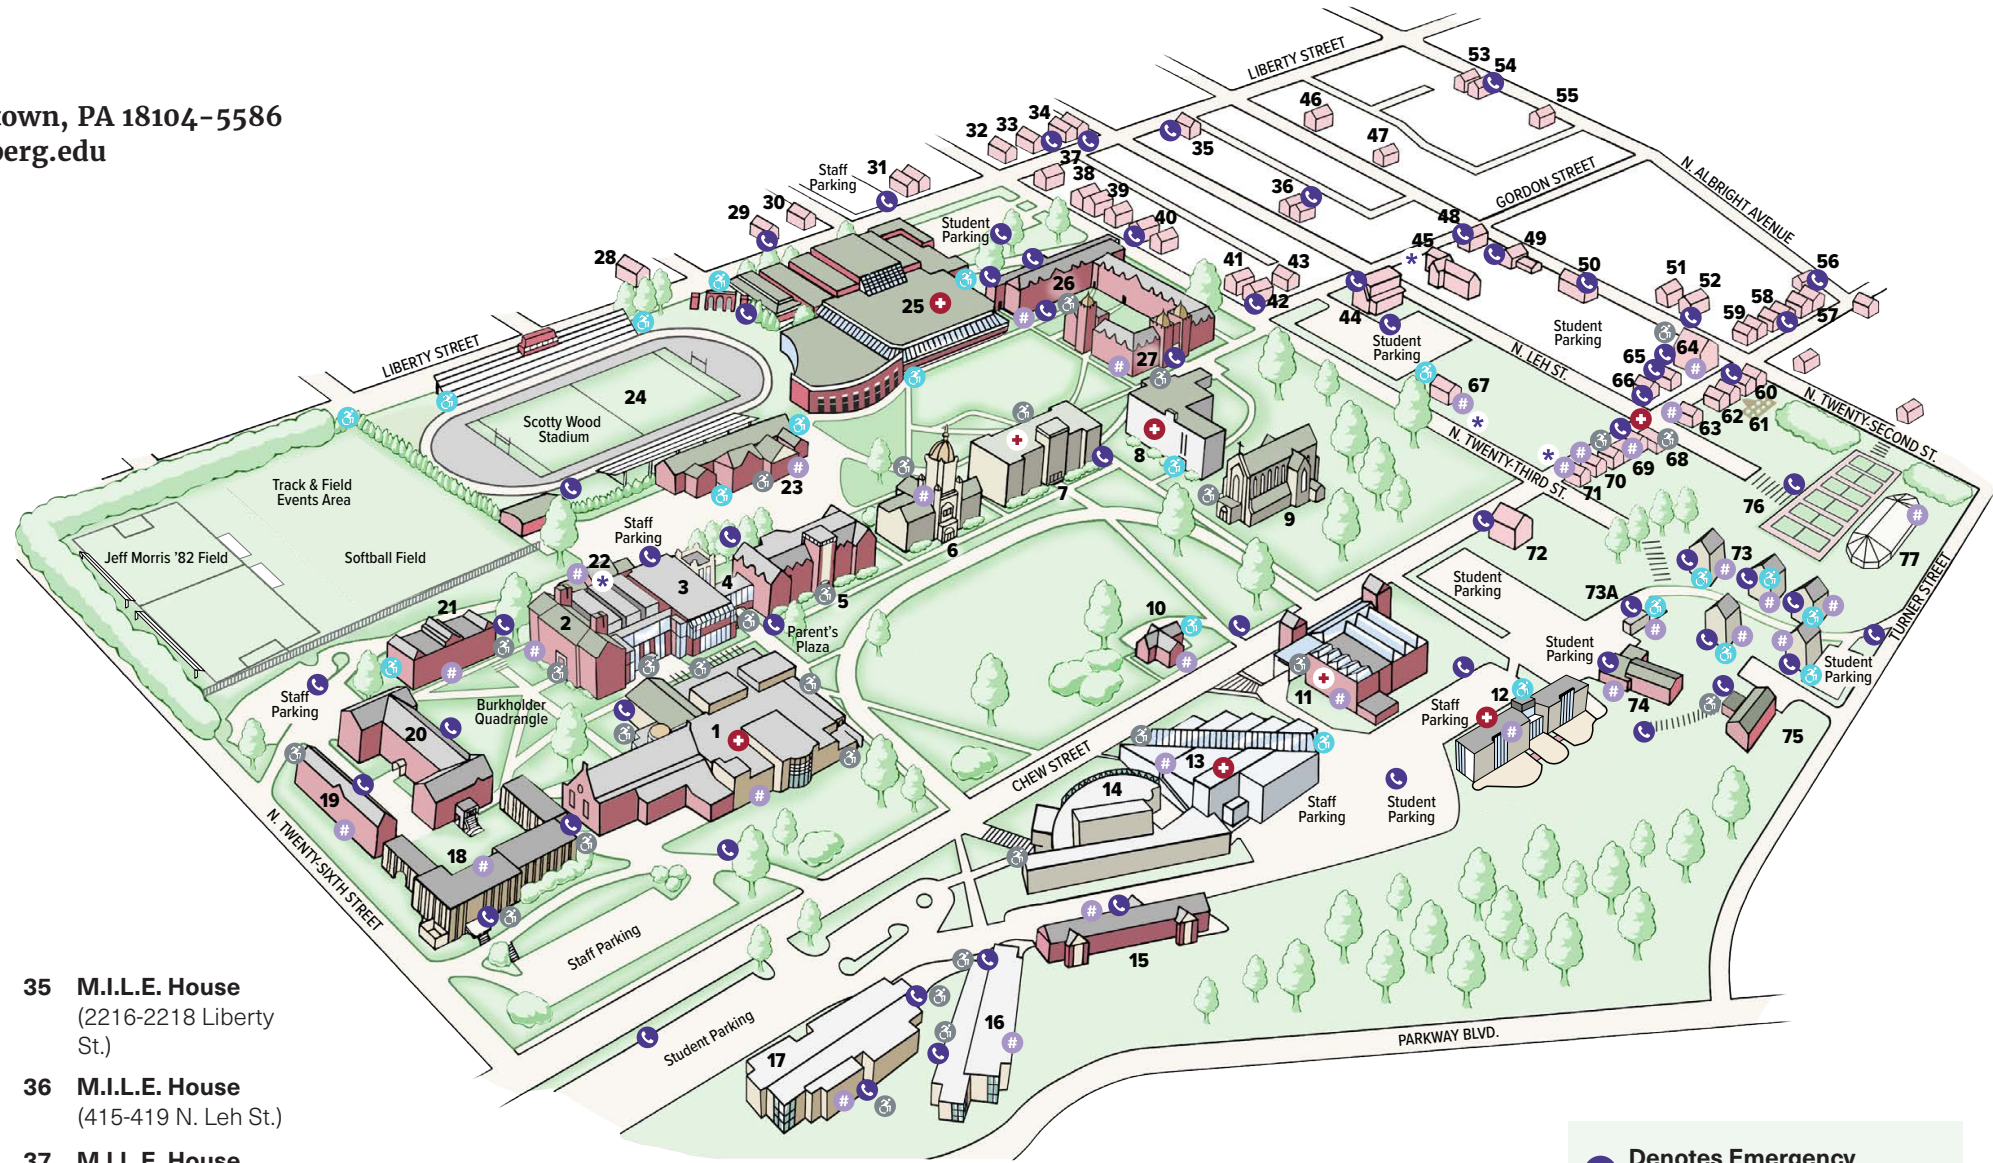

- **21 Kathryn P. Taylor Hall #**
  Student Residence
  Lower Level Classrooms
- **22 Walson Hall* #**
  Film Studies
  MCTV
  Media & Communication
  WMUH
- **23 Services Buildings #**
  Copy Center
  Mail Room
  Plant Operations
- **24 Scotty Wood Stadium/Marino Field**
  Synthetic Field,
  All-Weather Track
- **25 Life Sports Center/Brueckner Wing # +**
  Alumni Pool
  Athletics
  Counseling
  Advancement Services
  Deitrich Field House
  Fitness Center
  Heffer Health Services Suite
  Indoor Track
  Levering Tyson Wing
  Memorial Hall (Gymnasium)
  The Muhlenberg Fund
  Pilates Center
  Racquetball Courts
  Wrestling Room
- **26 Martin Luther Hall #**
  Student Residence
  The Underground
- **27 East Hall #**
  Student Residence
- **28 Muhlenberg Independent Living Experience (M.I.L.E. House)**
  (2411 Liberty St.)
- **29 Catholic Chaplaincy (Newman Center)**
  (2339-2343 Liberty St.)
- **30 M.I.L.E. House**
  (2333 Liberty St.)
- **31 M.I.L.E. House**
  (2317 Liberty St.)
- **32 M.I.L.E. House**
  (2251 Liberty St.)
- **33 M.I.L.E. House**
  (2245 Liberty St.)
- **34 M.I.L.E. House**
  (2241-2243 Liberty St.)

- **35 M.I.L.E. House**
  (2216-2218 Liberty St.)
- **36 M.I.L.E. House**
  (415-419 N. Lehigh St.)
- **37 M.I.L.E. House**
  (439 N. 23rd St.)
- **38 M.I.L.E. House**
  (435-437 N. 23rd St.)
- **39 M.I.L.E. House**
  (427 N. 23rd St.)
- **40 M.I.L.E. House**
  (423 N. 23rd St.)
- **41 M.I.L.E. House**
  (407-409 N. 23rd St.)
- **42 M.I.L.E. House**
  (2245 Gordon St.)
- **43 M.I.L.E. House**
  (2235 Gordon St.)
- **44 Zeta Beta Tau**
  (2228 Gordon St.)
- **45 President's House* #**
  (339 N. Lehigh St.)
- **46 M.I.L.E. House**
  (413-415 N. 22nd St.)
- **47 M.I.L.E. House**
  (409-411 N. 22nd St.)
- **48 Delta Tau Delta**
  (2202 Gordon St.)

- **49 Phi Mu**
  (330 N. 22nd St.)
- **50 Delta Zeta**
  (320 N. 22nd St.)
- **51 M.I.L.E. House**
  (323 N. 22nd St.)
- **52 M.I.L.E. House**
  (319-321 N. 22nd St.)
- **53 M.I.L.E. House**
  (432 N. Albright Ave.)
- **54 M.I.L.E. House**
  (428 N. Albright Ave.)
- **55 M.I.L.E. House**
  (414 N. Albright Ave.)
- **56 Alpha Epsilon Pi**
  (318 N. Albright Ave.)
- **57 M.I.L.E. House**
  (2135-2137 Chew St.)
- **58 M.I.L.E. House**
  (2141-2143 Chew St.)
- **59 M.I.L.E. House**
  (2145-2147 Chew St.)

- **60 M.I.L.E. House**
  (2206-2208 Chew St.)
- **61 Community Garden**
- **62 M.I.L.E. House**
  (2214-2216 Chew St.)
- **63 Office of Communications & Marketing #**
  (2222 Chew St.)
- **64 Residence Hall #**
  (2201 Chew St.)
- **65 Alpha Chi Omega (Millerheim House)**
  (2221 Chew St.)
- **66 Phi Sigma Sigma (Henrietta House)**
  (2223 Chew St.)
- **67 Hoffman House* #**
  (325 N. 23rd St.)
- **68 Anthropology/Sociology**
  (2230 Chew St.)
- **69 Hillel: The Leffell Center for Jewish Student Life # +**
  (2238 Chew St.)

- **70 Global Education #**
  (2242 Chew St.)
- **71 MOSAIC* #**
  (2252 Chew St.)
- **72 Alpha Tau Omega**
  (2302 Chew St.)
- **73 The Village #**
  Student Residences
  (2251-2267 Turner St.)
- **73A The Village Laundry & Common Room #**
  (2304 Chew St.)
- **74 Hillside House #**
  Art
- **75 Rehearsal House**
  Music, Theatre and Dance
  Trexler Amphitheatre
  (2309 Turner St.)
- **76 Kern Field Courts**
- **77 Studio 22 #**

- Denotes Emergency Phone Location
- Wheelchair Accessible Doors
- Automatic Doors & Wheelchair Accessible Doors
- First Floor Access Only
- Gender Neutral Bathroom Facility
- AED and Stop the Bleed Kits
- AED only

Additional campus sites:

- M.I.L.E. House, 2442 Tilghman St.
- Everson House, 2601 Chew St.

Off-campus sites:

- Bicentennial Park, 1008 S Howard St.
- Raker Wildlife Sanctuary, 6788 Bake Oven Rd.
- Graver Arboretum, 1581 Bushkill Center Rd.