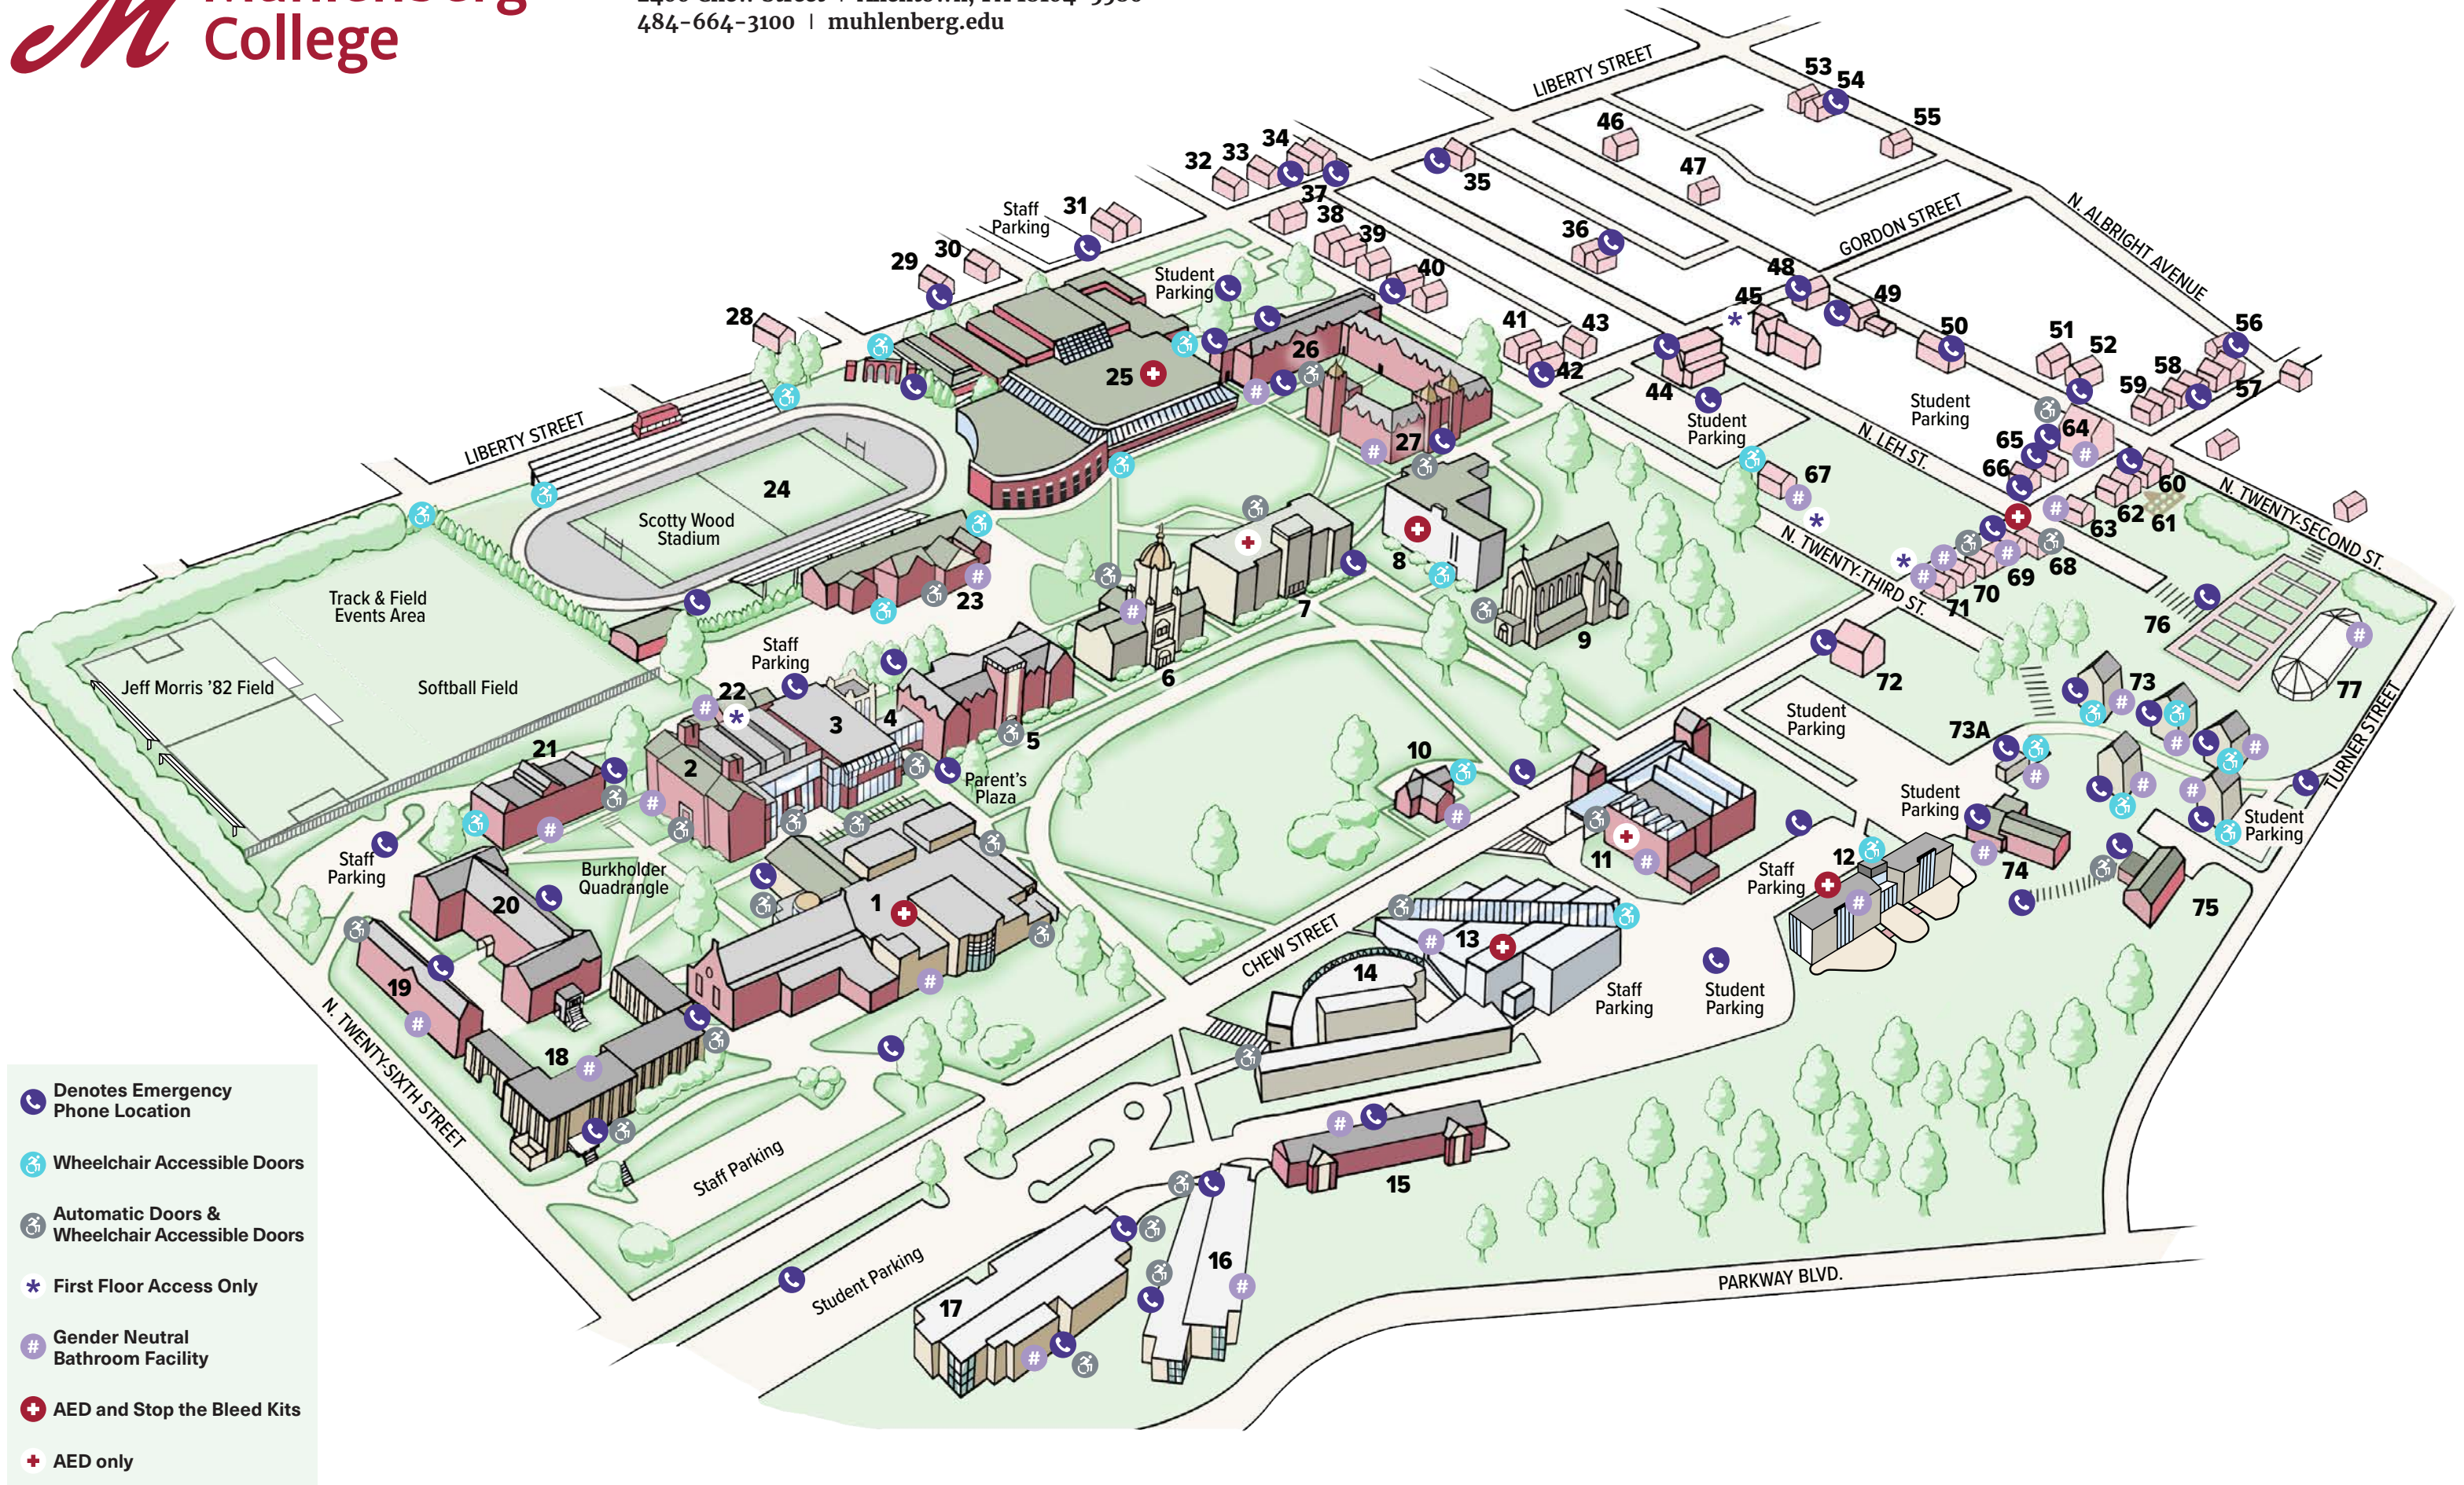

- 70 Global Education #**
(2242 Chew St.)
- 71 MOSAIC* #**
(2252 Chew St.)
- 72 Alpha Tau Omega**
(2302 Chew St.)
- 73 The Village #**
Student Residences
(2251-2267 Turner St.)
- 73A The Village Laundry & Common Room #**
(2304 Chew St.)
- 74 Hillside House #**
Art
- 75 Rehearsal House**
Music, Theatre and Dance
Trexler Amphitheatre
(2309 Turner St.)
- 76 Kern Field Courts**
- 77 Studio 22 #**

-  Denotes Emergency Phone Location
-  Wheelchair Accessible Doors
-  Automatic Doors & Wheelchair Accessible Doors
-  First Floor Access Only
-  Gender Neutral Bathroom Facility
-  AED and Stop the Bleed Kits
-  AED only

Additional campus sites:

- M.I.L.E. House, 2442 Tilghman St. 
- Everson House, 2601 Chew St.

Off-campus sites:

- Bicentennial Park, 1008 S Howard St.
- Raker Wildlife Sanctuary, 6788 Bake Oven Rd.
- Graver Arboretum, 1581 Bushkill Center Rd.

Off-campus sites:

- **Bicentennial Park**, 1008 S Howard St.
- **Raker Wildlife Sanctuary**, 6788 Bake Oven Rd.
- **Graver Arboretum**, 1581 Bushkill Center Rd.

* First Floor Access Only

Gender Neutral Bathroom Facility